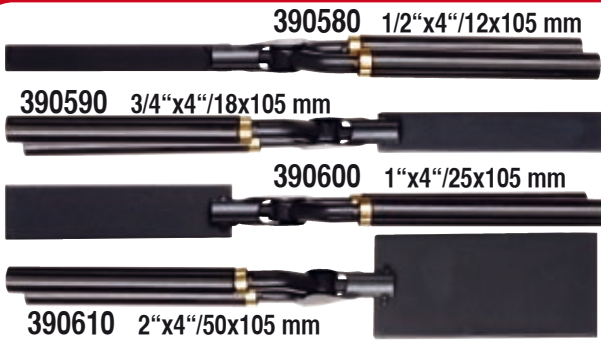

**390660** Crimper Iron, Medium

**390670** Crimper Iron, Large

**390620** Flat Beveled Iron, S 25x90 mm

**390630** Flat Beveled Iron, M 38x90 mm

**390640** Flat Beveled Iron, L 54x90 mm

**390580** 1/2"x4"/12x105 mm